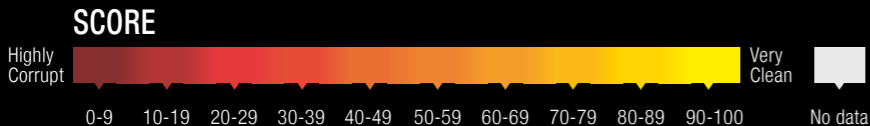

CORRUPTION PERCEPTIONS INDEX 2016

Asia Pacific

GLOBAL
Average score **43**

ASIA PACIFIC
Average score **44**

RANK	COUNTRY/TERRITORY	SCORE
1	New Zealand	90
7	Singapore	84
13	Australia	79
15	Hong Kong	77
20	Japan	72
27	Bhutan	65
31	Taiwan	61
41	Brunei	58
52	Korea (South)	53
55	Malaysia	49
72	Solomon Islands	42
79	China	40
79	India	40
87	Mongolia	38
90	Indonesia	37
95	Maldives	36
95	Sri Lanka	36
101	Philippines	35
101	Thailand	35
101	Timor-Leste	35
113	Vietnam	33
116	Pakistan	32
123	Laos	30
131	Nepal	29
136	Myanmar	28
136	Papua New Guinea	28
145	Bangladesh	26
156	Cambodia	21
169	Afghanistan	15
174	Korea (North)	12