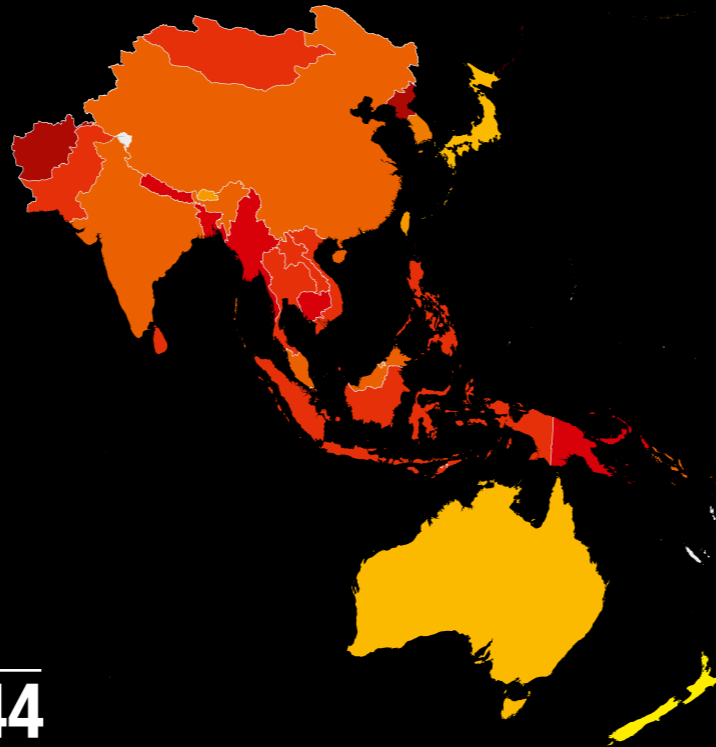

CORRUPTION PERCEPTIONS INDEX 2016

Asia Pacific

GLOBAL
Average score **43**

ASIA PACIFIC
Average score **44**

RANK	COUNTRY/TERRITORY	SCORE
1	New Zealand	90
7	Singapore	84
13	Australia	79
15	Hong Kong	77
20	Japan	72
27	Bhutan	65
31	Taiwan	61
41	Brunei	58
52	Korea (South)	53
55	Malaysia	49
72	Solomon Islands	42
79	China	40
79	India	40
87	Mongolia	38
90	Indonesia	37
95	Maldives	36
95	Sri Lanka	36
101	Philippines	35
101	Thailand	35
101	Timor-Leste	35
113	Vietnam	33
116	Pakistan	32
123	Laos	30
131	Nepal	29
136	Myanmar	28
136	Papua New Guinea	28
145	Bangladesh	26
156	Cambodia	21
169	Afghanistan	15
174	Korea (North)	12